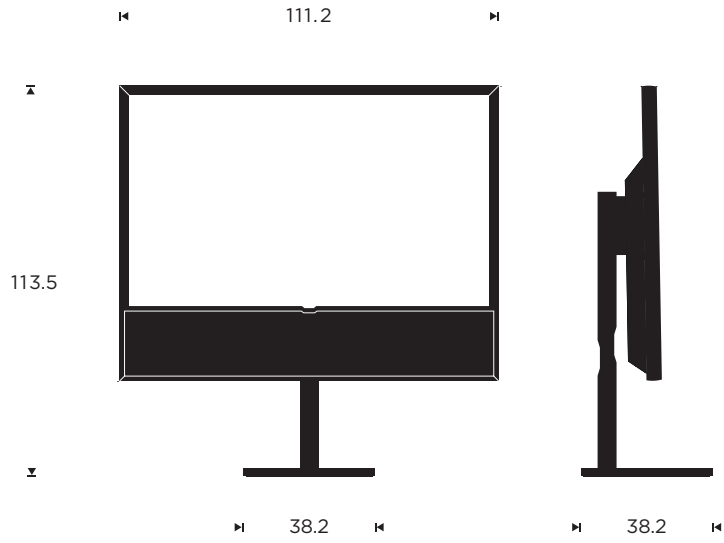

Designer

Bang & Olufsen

MEASUREMENTS

Floor stand

Wall mounted

Table stand

MEASUREMENTS

Floor stand