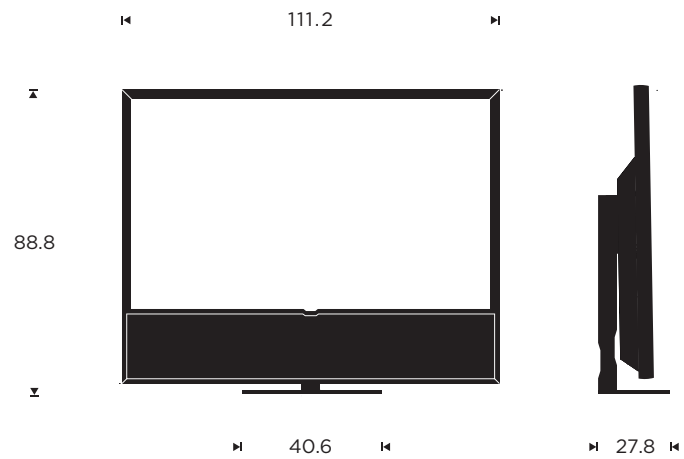

Designer

Bang & Olufsen

MEASUREMENTS

Floor stand

Wall mounted

Table stand

MEASUREMENTS

Floor stand