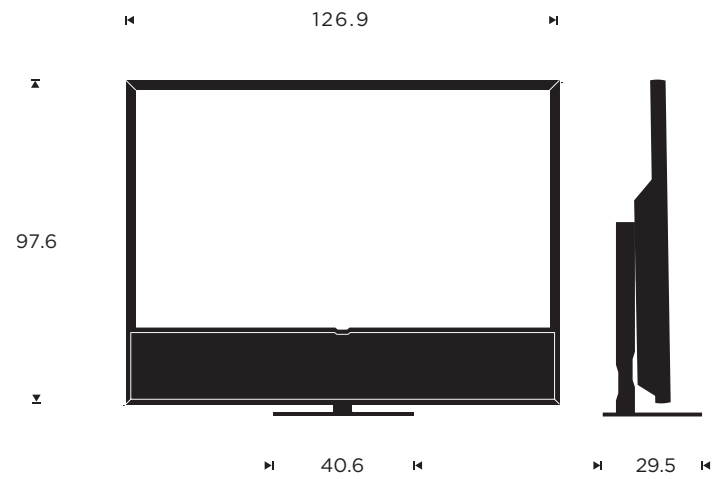

Table stand