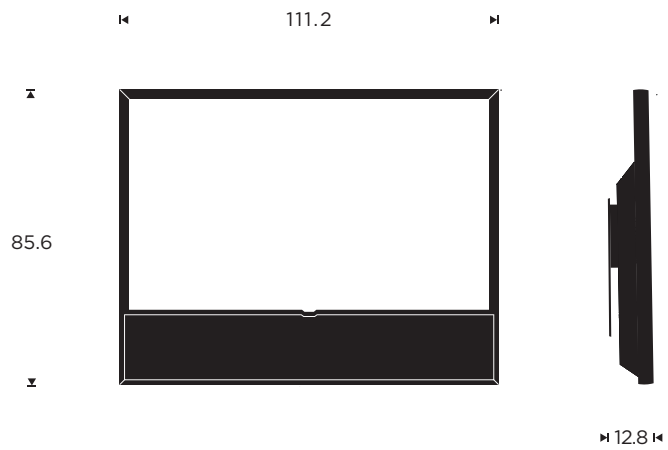

Designer

Bang & Olufsen

MEASUREMENTS

Floor stand

Wall mounted

Table stand

MEASUREMENTS

Floor stand