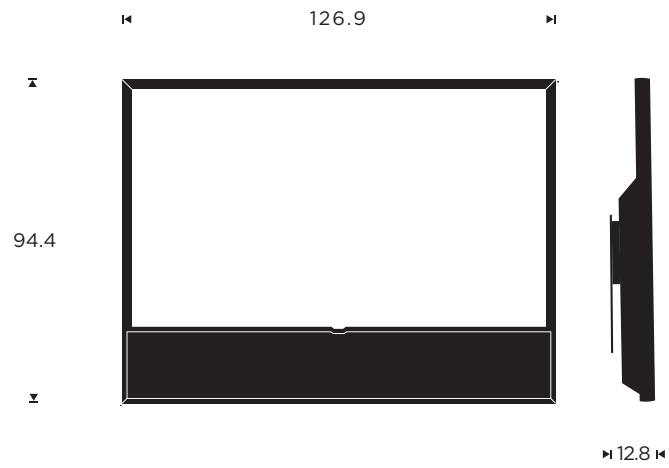

Wall mounted