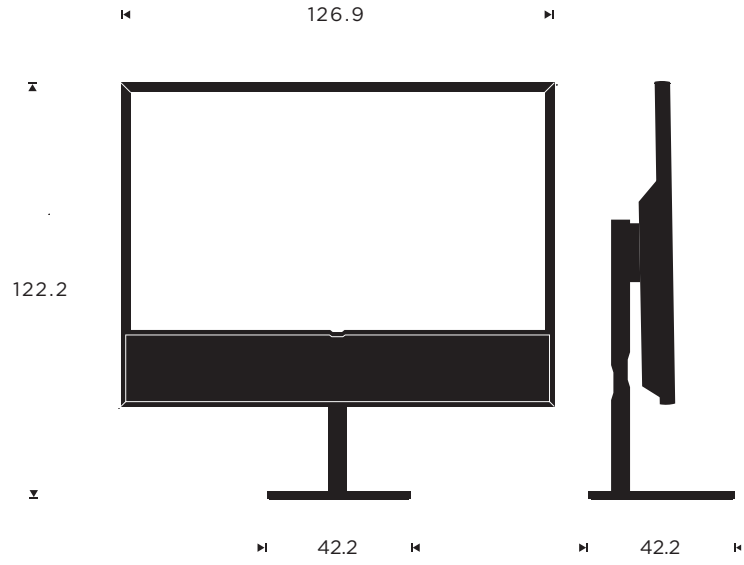

Designer

Bang & Olufsen

MEASUREMENTS

Floor stand

Wall mounted

Table stand

MEASUREMENTS

Floor stand