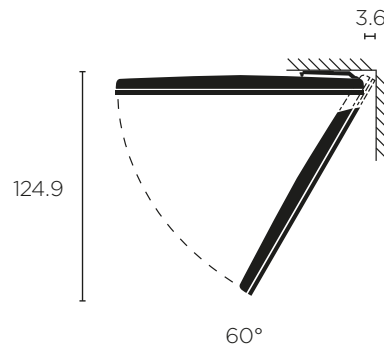

YOU MIGHT WANNA KNOW

Designer:

Torsten Valeur, David Lewis Designers

Motorised floor stand:

designduo | smedegaard weis

DIMENSIONS AND PLACEMENTS:

Wall bracket

Motorised wall bracket