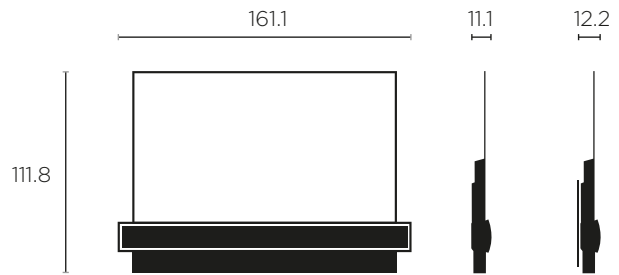

Motorised floor stand

Floor stand

DIMENSIONS AND PLACEMENTS:

Wall bracket

Motorised wall bracket

Motorised floor stand

Floor stand

SILVER