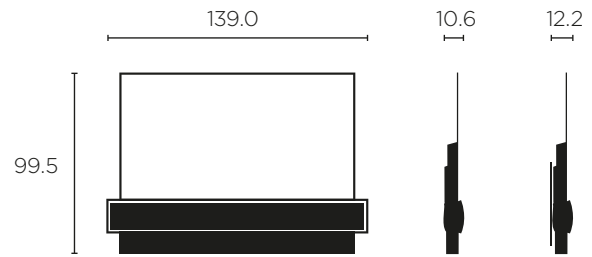

YOU MIGHT WANNA KNOW

Designer:

Torsten Valeur, David Lewis Designers

Motorised floor stand:

designduo | smedegaard weis

DIMENSIONS AND PLACEMENTS:

Wall bracket

Motorised wall bracket