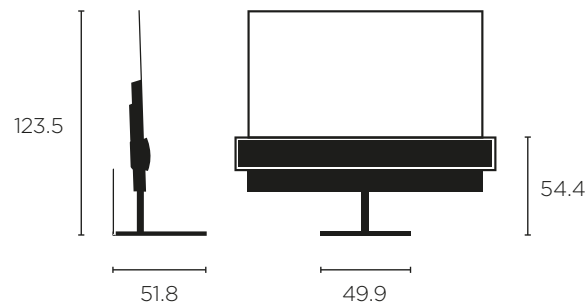

Motorised floor stand