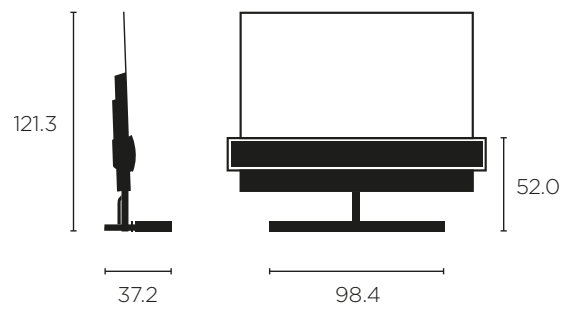

Floor stand